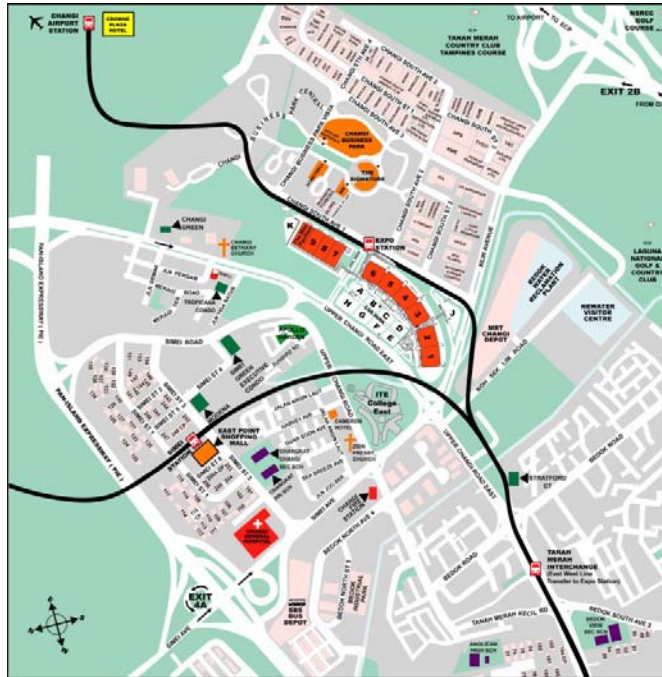

Travel Direction from Changi International Airport to Singapore Expo Hall

Estimated Travel Time : 4mins
Estimated Distance : 4.6Km
2 Stations

Start Destination:

Changi International Airport Services(CIAS)

50 Airport Boulevard
Singapore 819659

- The nearest MRT/LRT station is 0.92 km away.
- Please proceed to Changi Airport MRT (EW29) and take the "East West Line" heading towards Tanah Merah.
- You will travel for another 1 station before reaching your destination.
- At the 2nd station, please alight at EXPO MRT (CG1)
- Your destination is another 0.18km from this MRT/LRT station.

End Destination:

Singapore EXPO Hall 5
1 EXPO Drive
Singapore 486150